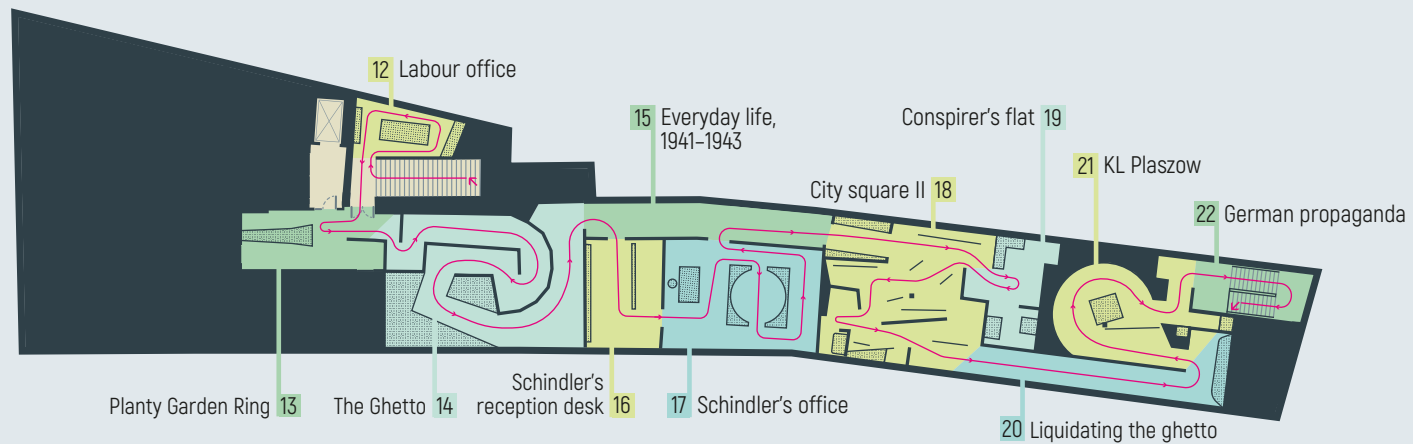

Plan of the main exhibition  
Kraków under  
Nazi Occupation  
1939–1945

2<sup>nd</sup> floor

1<sup>st</sup> floor

Ground floor